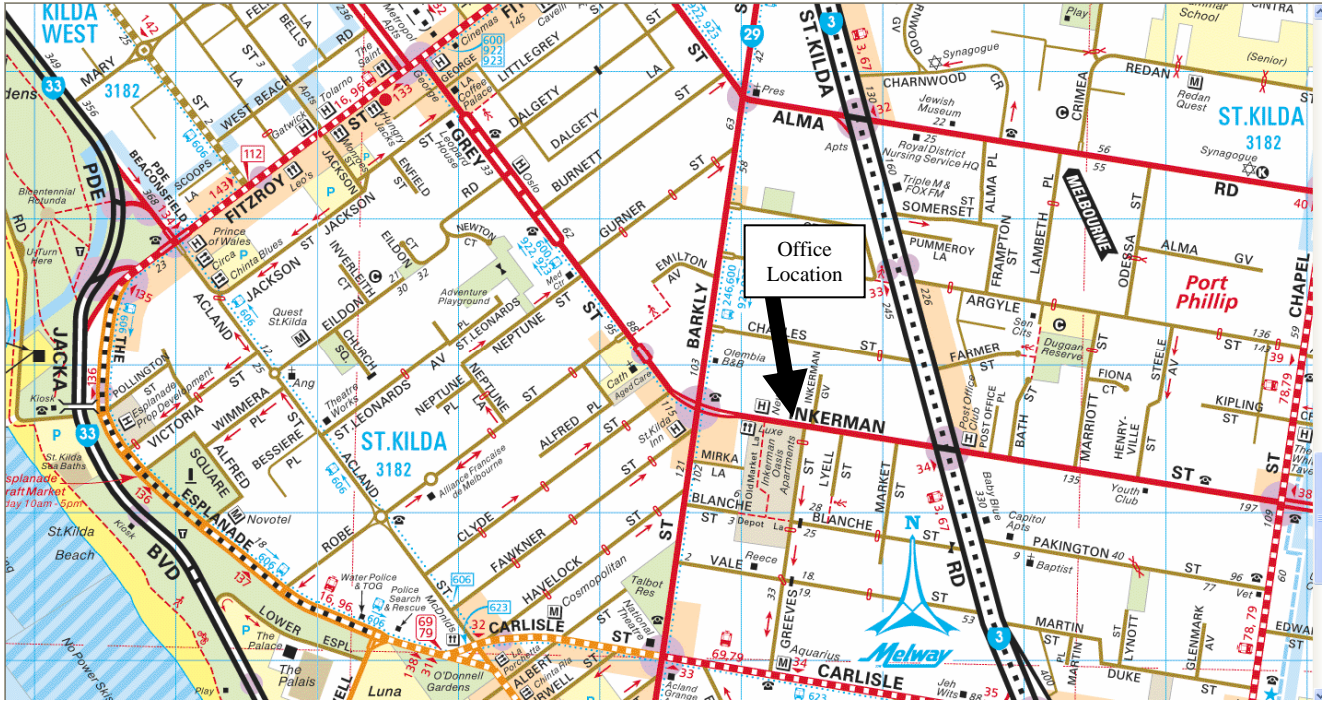

allformat Office Location.

Allformat locations. Office Location.

11/15 Inkerman St, St Kilda. 3182.

Mel Ref 2P D7

- Office is located above the Mr Wolf restaurant (formerly Luxe Restaurant)
- 1 hour parking is available out the front of the office on Inkerman St. Please exercise caution when parking as the South side of Inkerman St is a clearway between 0700 and 0900 and the North side of Inkerman St is a clearway between 1630 and 1830.
- Door and Buzzer for the office is located immediately east of Mr Wolf
- All day free parking is available on West side of Barkley St in-between Carlisle St and Haverlock St or very cheap all day parking on the West side of St Kilda Rd immediately North or South of Inkerman St.
- Please dispose of cigarette butts and rubbish thoughtfully.

Paul DiCintio: 0400 500 999

Map prepared by allformat locations 03 9534 5106